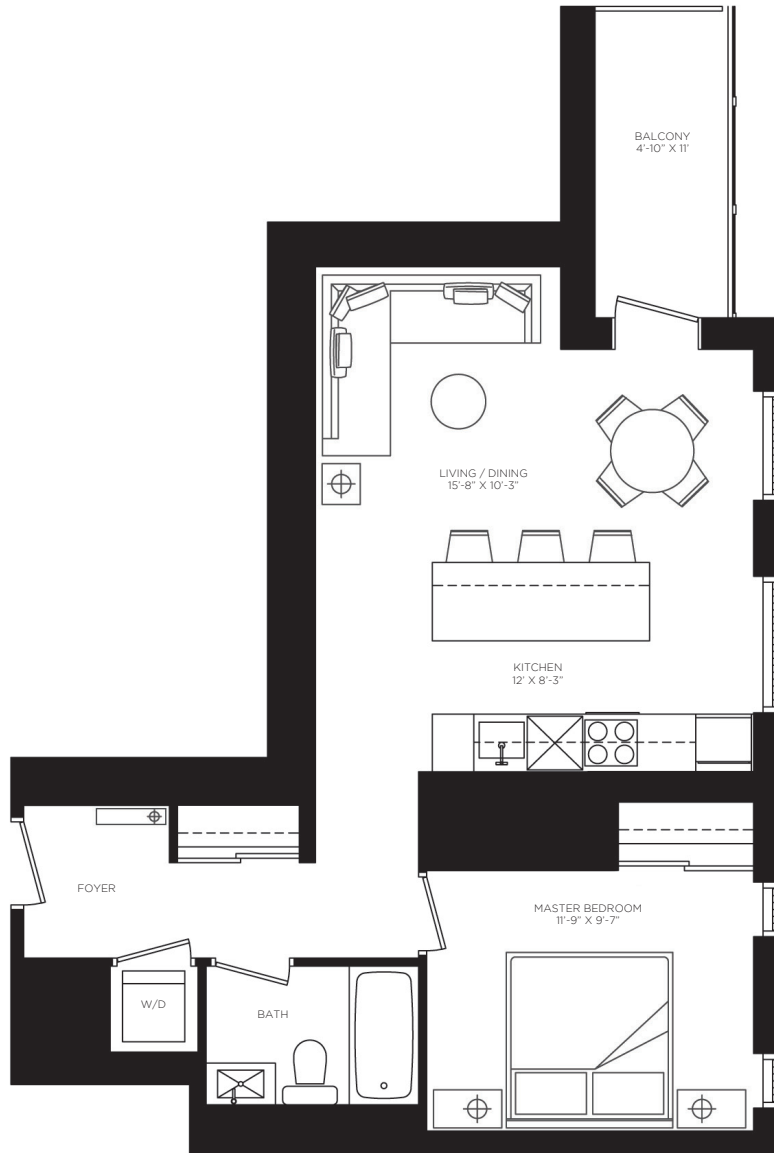

THE CADENCE

1 BEDROOM 693 SQ. FT.
SUITE 639 SQ.FT. | BALCONY 54 SQ.FT.